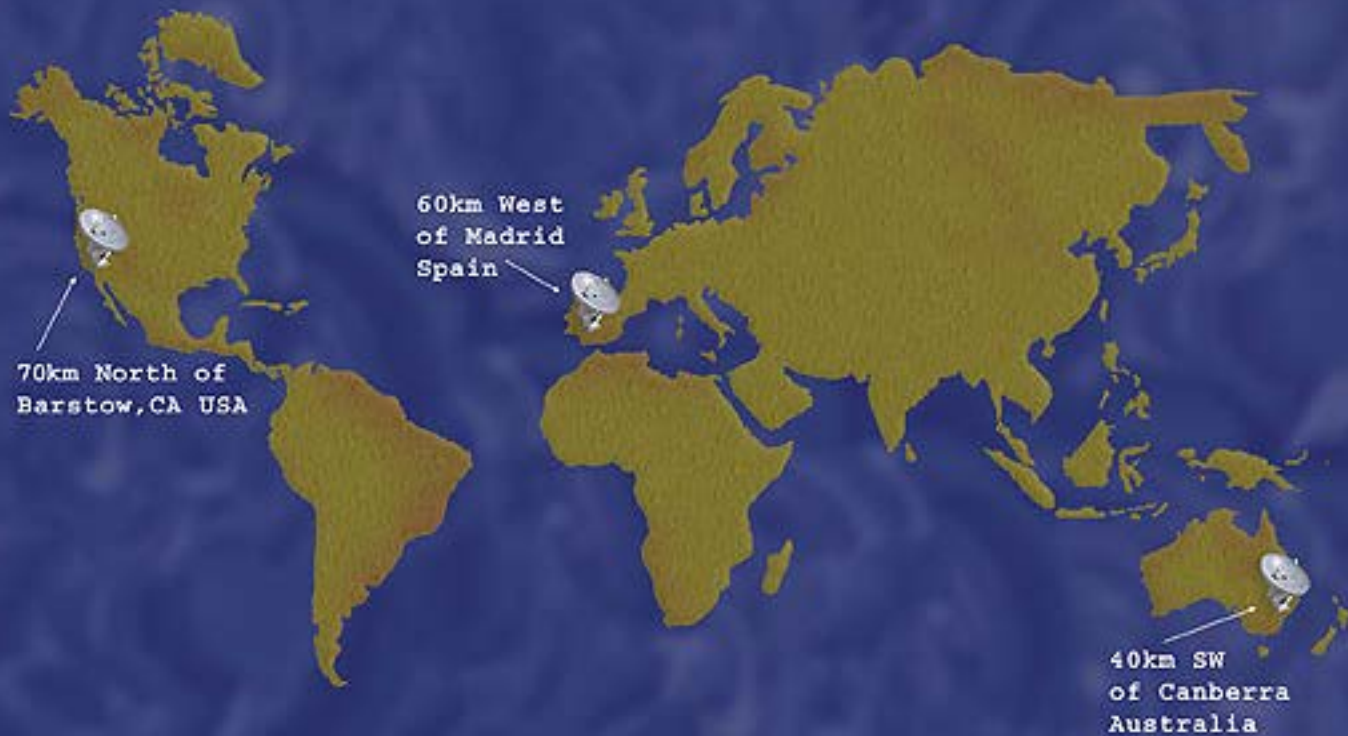

# MAP of DEEP SPACE NETWORK

- Radio Transceiver