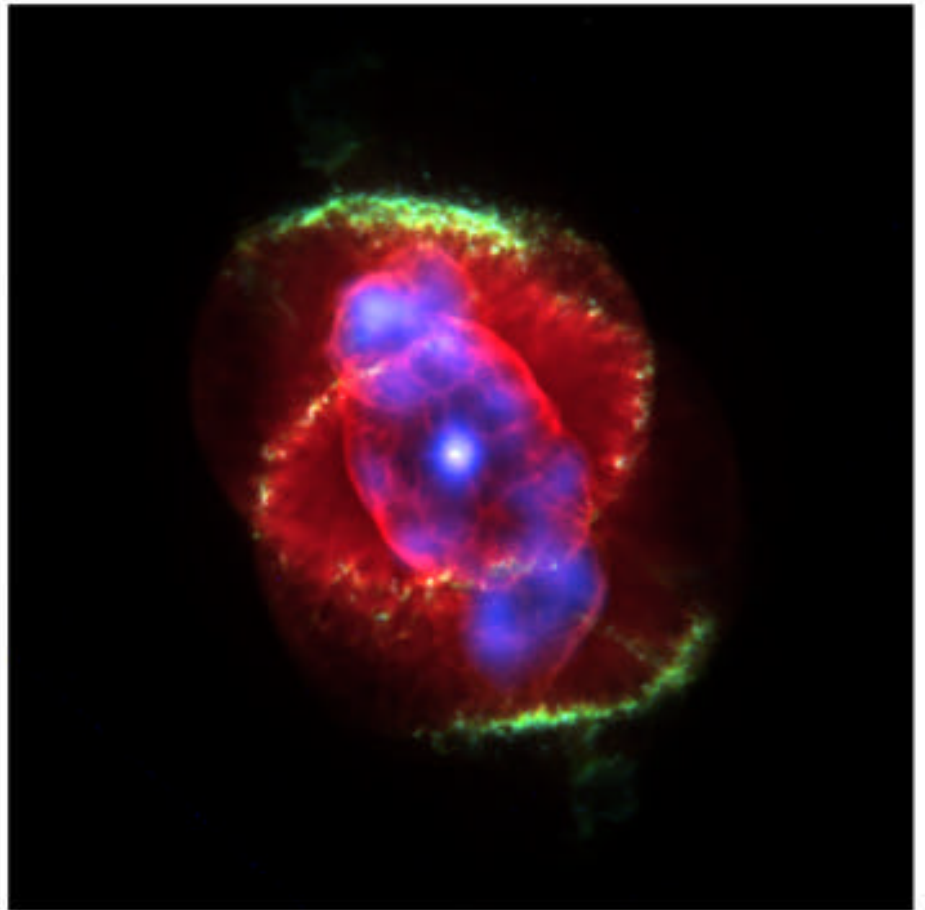

# Chandra X-Ray Observatory

---

NGC6543

X-Ray

Optical/X-Ray