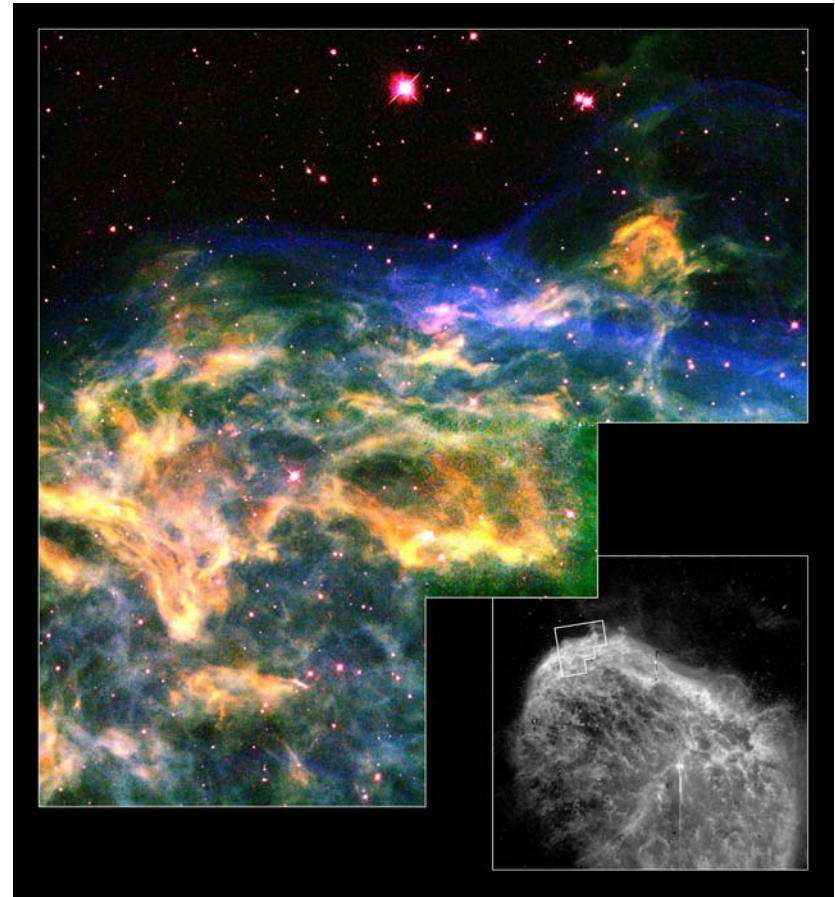

# *Chandra X-Ray Observatory*

---

## The Crescent Nebula (NGC 6888)

X-ray

Optical