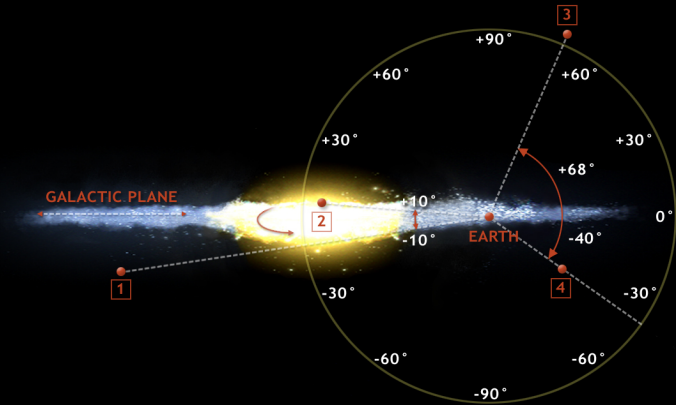

GALACTIC COORDINATE SYSTEM: DEGREES LATITUDE

● CELESTIAL OBJECT

↪ DIRECTION OF GALACTIC ROTATION